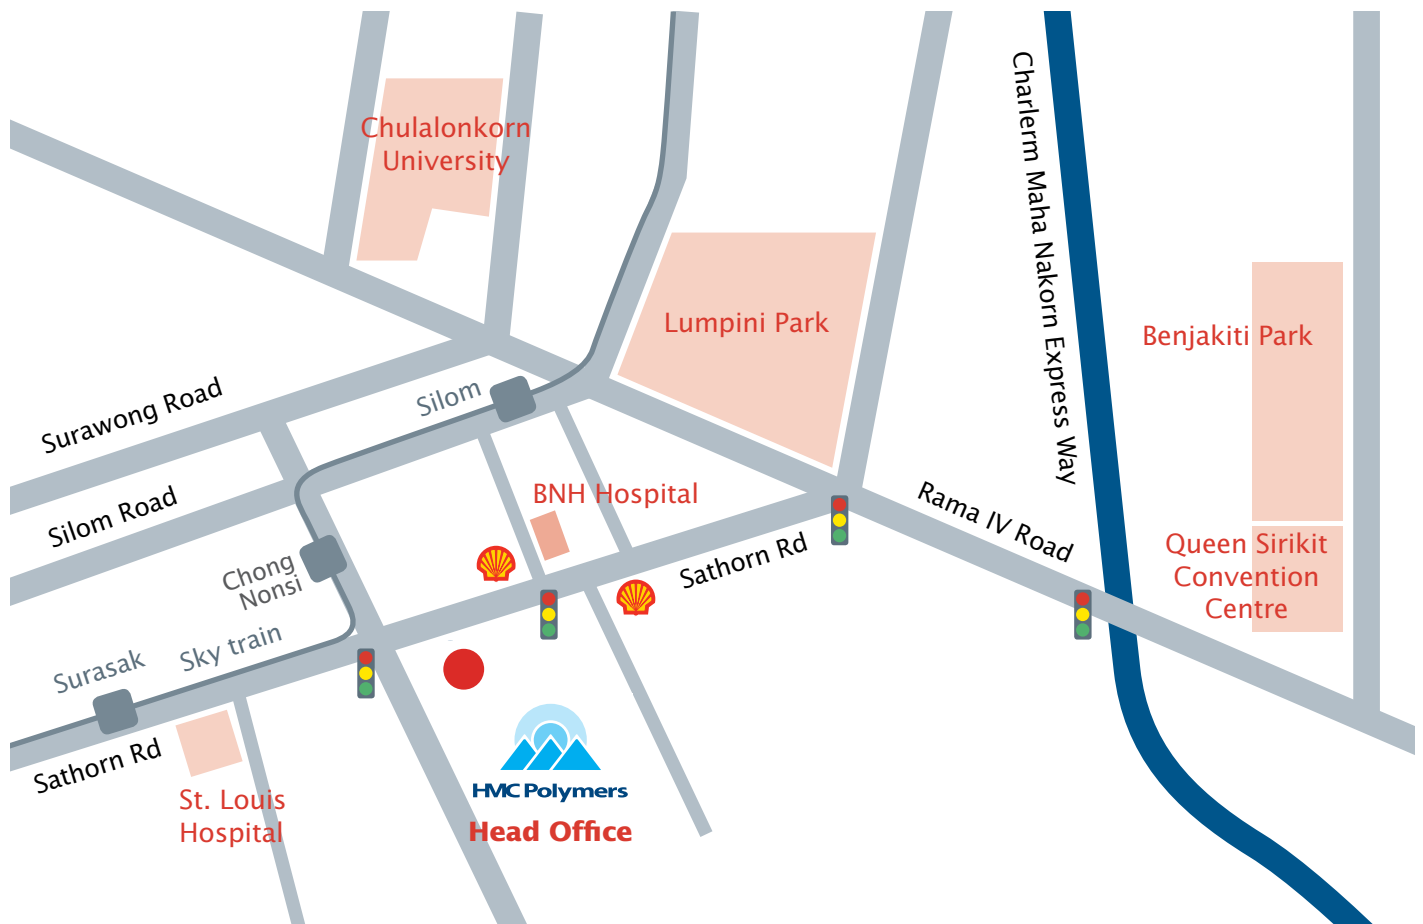

# Head Office

Sathorn, Bangkok, Thailand

**HMC Polymers**

**A Most Admired Company**

*An associate of PTTGC & LyondellBasell*

## Location map

### Head Office address

HMC Polymers Co., Ltd  
20/F, Sathorn City Tower  
175 South Sathorn Road  
Thungmahamek, Sathorn  
Bangkok 10120, Thailand

Tel +66 2614 3700

500 m